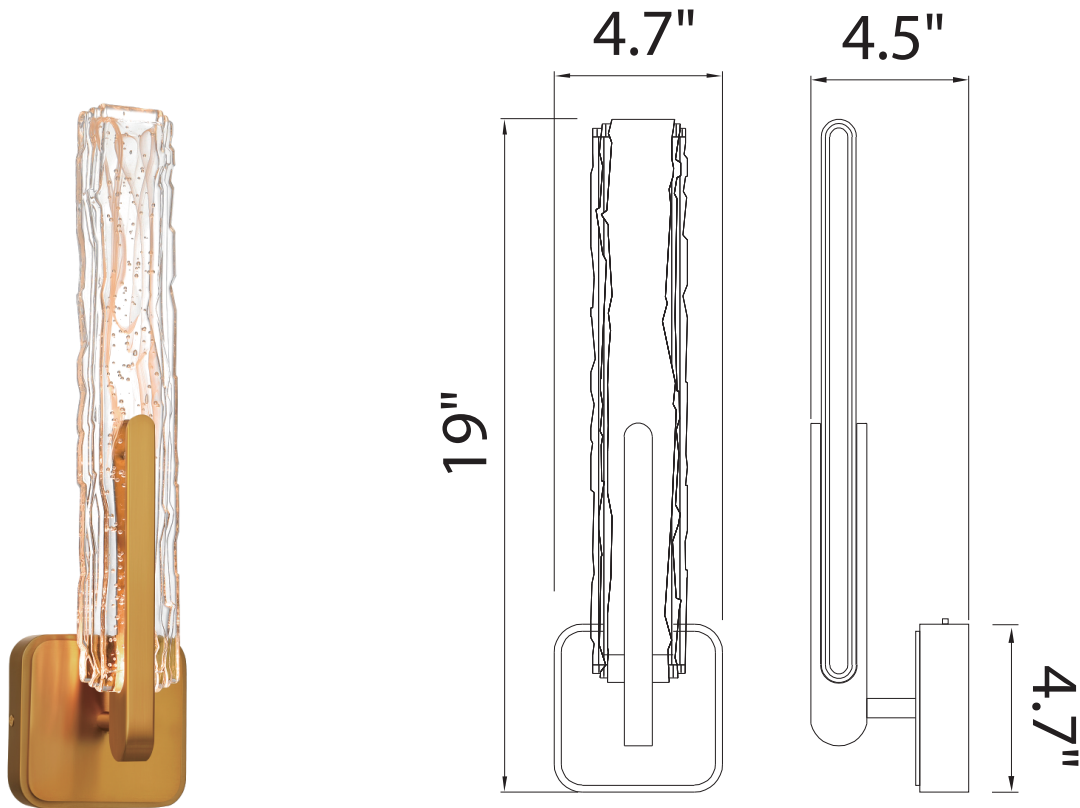

PROJECT: _____

FIXTURE TYPE: _____

LOCATION: _____

CONTACT/PHONE: _____

Item	1725W19-1-624
Collection	Curva
Category	Wall Light
Finish	Brass
Glass	Artisanal Glass
Crystal	-----
Acrylic	-----

Shade Color	-----
Min Assembled Height	19"
Max Assembled Height	19"
Width	4.7"
Length	-----
Extension Wall Mounts	4.5"
Input	120V AC,60HZ,AC

Lumens	416
Light Source	Integrated LED
Bulb Info.	8W
Included	Yes
Dimmable	Yes
Colour Temp	2700/3000/3500/4000/5000
Weight	6.2 Lbs

CWI Lighting
2775 Broadway
Buffalo, NY 14227
USA

CWI Lighting
140 Steelcase Rd. W.
Markham ON. L3R 3J9
Canada